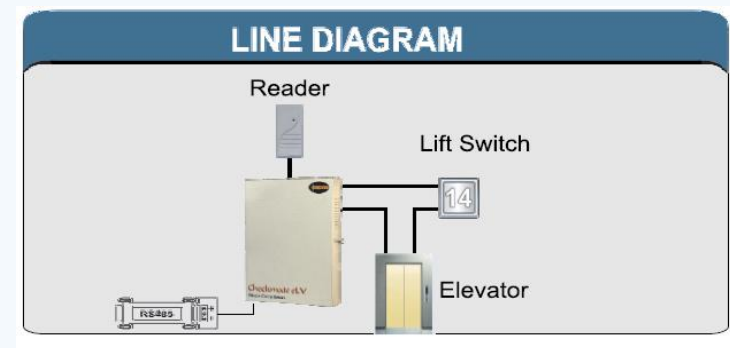

Automated Car Entry

Car parking for the authorized residents' cars based on RFID with automatic entry / exit point opening.

Mid range to Long range
RFID Systems

Access based Elevator

Secured access to smart buildings.

Visitor, Residents, Maid servant and others has to flash the card and then select the floor to use the lift.

Guard Patrolling & Monitoring

Guard Patrolling & Monitoring System

Guard patrolling is essential to make sure that the premises is safe and secure. Security guard shall carry a hand held reader to the specific hotspots (a location where RFID tags are placed) and the reader records the date and time of the security guard visit to the hotspot.