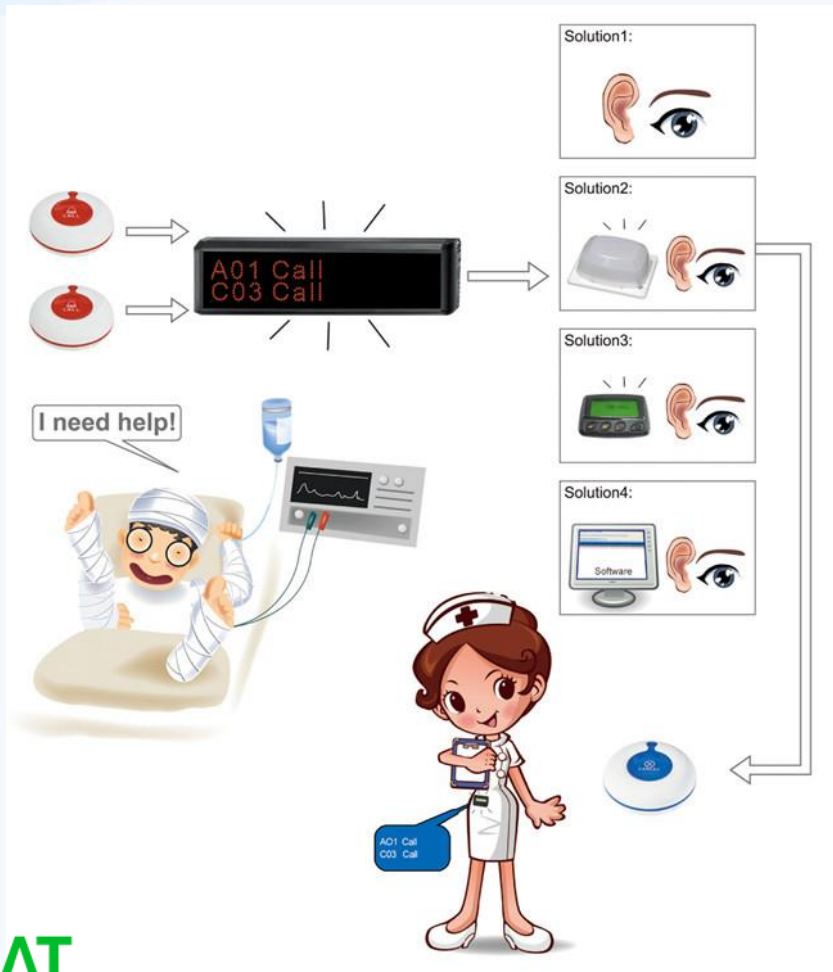

Hotel Guest Room Automation

Completed Radisson Hotel, 100+ Rooms, Mysore

Hotel Automation Products

Symbols based switches

Corridor panel with Room Number and indication of Do not disturb, Make my Room, Laundry Services.

Lighting & Board Room Automation

Hospital Automation – Nurse Call, Power outlet system

Security Solutions

- 1** **Periphery Surveillance**
Create additional surveillance around the premises
- 2** **Visitor Management**
Screen visitors and maintain records
- 3** **Outdoor Surveillance**
Monitor your premises
- 4** **Indoor Surveillance**
Monitor discreet places
- 5** **Public Address System**
Easy communication across your network
- 6** **Fire, Gas & Smoke Leakage**
Protect your building from any mishap
- 7** **Secure Access System**
Biometric or Facial Recognition based entry
- 8** **Intrusion Detection & Alarm System**
Set up safe zones in your premises
- 9** **Common Area Appliance Control**
Lights that switch on automatically as you walk by
- 10** **Centralized Control Station**
Monitor & Control through a unified single interface