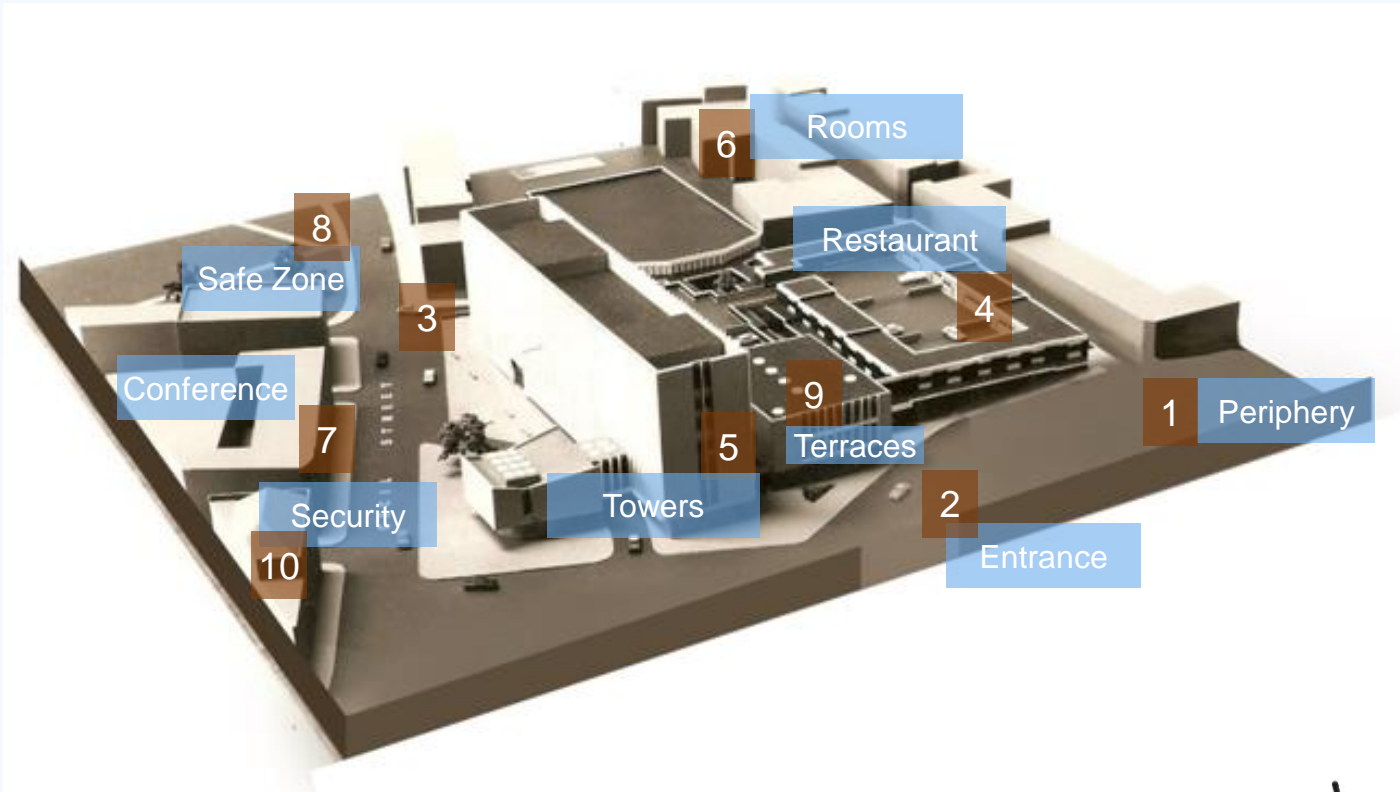

Wireless Bed side panels

Keypads touch switches
With customized icons

Black

White

Champagne Gold

Antique

Door/Window
Contacts

Door locks – RFID, Split, Waterproof...

Lighting & Board Room Automation

Hospital Automation – Nurse Call, Power outlet system

Security Solutions

- 1** **Periphery Surveillance**
Create additional surveillance around the premises
- 2** **Visitor Management**
Screen visitors and maintain records
- 3** **Outdoor Surveillance**
Monitor your premises
- 4** **Indoor Surveillance**
Monitor discreet places
- 5** **Public Address System**
Easy communication across your network
- 6** **Fire, Gas & Smoke Leakage**
Protect your building from any mishap
- 7** **Secure Access System**
Biometric or Facial Recognition based entry
- 8** **Intrusion Detection & Alarm System**
Set up safe zones in your premises
- 9** **Common Area Appliance Control**
Lights that switch on automatically as you walk by
- 10** **Centralized Control Station**
Monitor & Control through a unified single interface

Automated Car Entry

Car parking for the authorized residents' cars based on RFID with automatic entry / exit point opening.

Mid range to Long range
RFID Systems

Access based Elevator

Secured access to smart buildings.